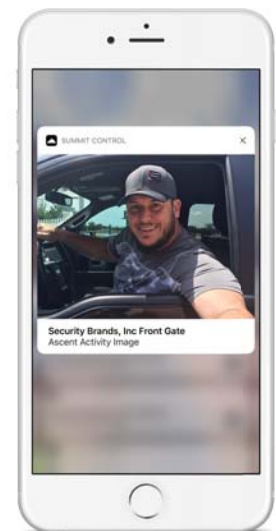

AN ASCENT WITH A VIEW

Introducing Ascent Camera

OVERVIEW

Now you can see who is at your gate or door with high-definition still photos. Whether taken automatically or when you require, Ascent Camera offers a new level of safety and convenience.

PHOTO SIZE

You decide how big your photos need to be based on your own preference and bandwidth constraints. We offer three image sizes to suit your needs: small, medium, and large (HD).

PHOTO MANAGEMENT

Easily view all your captured photos through Summit Control. From here you will find all your photos sorted by date and time. Furthermore, you can capture additional photos on demand.

PHOTO PUSH NOTIFICATION

Know exactly who is at your gate or door before you grant access! Ascent Camera can send a photo push notification to up to 5 smartphones (dependent on plan) anytime the call button is pressed. Enjoy the luxury and convenience of getting a visual ID of the guest at your gate or door.