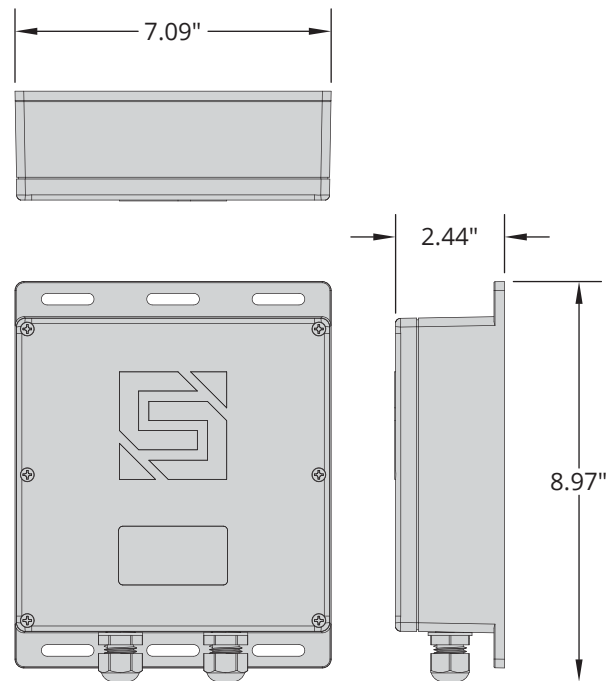

SPECIFICATIONS

PHYSICAL

Dimensions	8.97"(H) x 7.09"(W) x 2.44"(D)
Shipping Weight	3 lbs.

ELECTRICAL

Input	12-24 VAC/DC 12-VDC transformer included (PS-12DC1)
Current Draw	less than 180 mA @ 12 VDC less than 150 mA @ 24 VDC with relay latched

RELAY

Contact Rating	10 A @ 120 VAC / 24 VDC
Max Switching Voltage	250 VAC / 30 VDC
Max Switching Current	15 A
Max Switching Power	240 W / 2,770 VA

COMMUNICATION

Cellular Network	4G LTE

ENVIRONMENTAL

Operating Temperature	-15 to 158 °F
Enclosure Weather Rating	IP65

CONTROL IT YOUR WAY

- APP
- TEXT
- VOICE

Unit includes two (2) preinstalled 3/8" NPT cable glands for wiring.

▲ Actual voltage should be no more than 10% beyond specified range. Use of the included 12-VDC transformer is recommended.

GET STARTED NOW!

PAY JUST ONE BILL!*

Unit includes a GSM SIM card ready for activation.

We do ALL the legwork for you!

SUMMIT CONTROL
it's that simple!