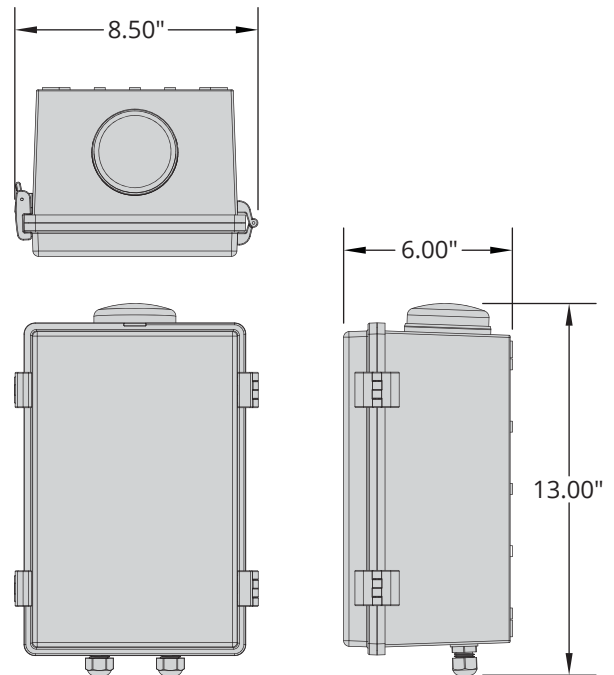

SPECIFICATIONS

PHYSICAL

Dimensions	13"(H) x 8-1/2"(W) x 6"(D)
Shipping Weight	4 lbs.

ELECTRICAL

Input	12-24 VAC/DC 12-VDC transformer included
Current Draw	less than 180 mA @ 12 VDC less than 150 mA @ 24 VDC with relay latched

CONTROL IT YOUR WAY

-  APP
-  TEXT
-  VOICE
-  WIEGAND DEVICES

Unit includes two (2) preinstalled 3/8" NPT cable glands for wiring.

GET STARTED NOW!

PAY JUST ONE BILL!*

Unit includes a GSM SIM card that is ready for activation.