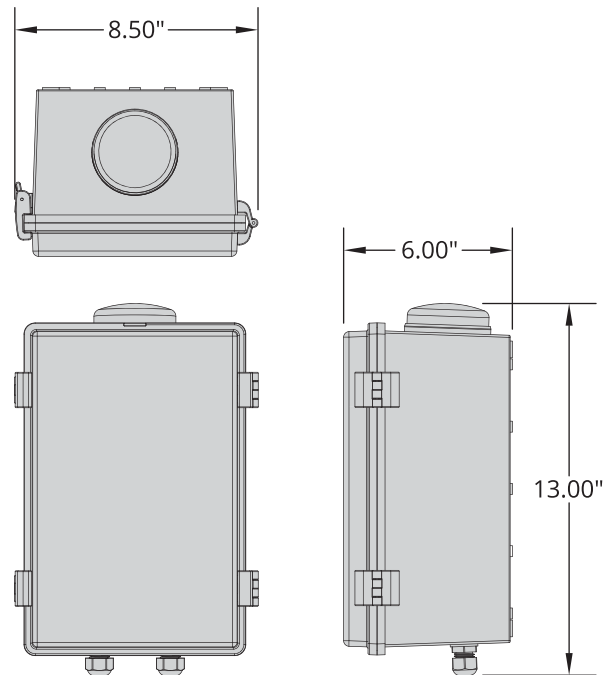

SPECIFICATIONS

PHYSICAL

Dimensions	13"(H) x 8-1/2"(W) x 6"(D)
Shipping Weight	4 lbs.

ELECTRICAL

Input	12-24 VAC/DC 12-VDC transformer included
Current Draw	less than 180 mA @ 12 VDC less than 150 mA @ 24 VDC with relay latched

RELAY

Contact Rating	10 A @ 120 VAC / 24 VDC
Max Switching Voltage	250 VAC / 30 VDC
Max Switching Current	15 A
Max Switching Power	240 W / 2,770 VA

COMMUNICATION

Cellular Network	4G LTE

ENVIRONMENTAL

Operating Temperature	-15 to 158 °F
Enclosure Weather Rating	IP65

▲ Actual voltage should be no more than 10% beyond specified range. Use of the included 12-VDC transformer is recommended.

CONTROL IT YOUR WAY

- APP
- TEXT
- VOICE
- WIEGAND DEVICES

Unit includes two (2) preinstalled 3/8" NPT cable glands for wiring.

GET STARTED NOW!

PAY JUST ONE BILL!*

Unit includes a GSM SIM card ready for activation.

We do ALL the legwork for you!

SUMMIT CONTROL
it's that simple!