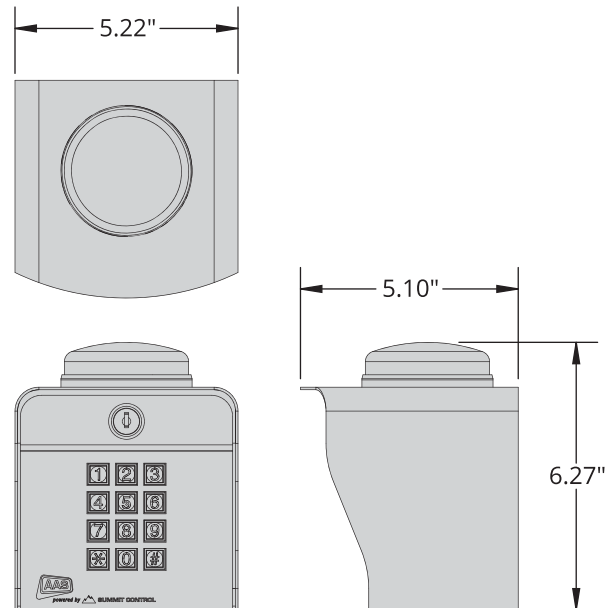

SPECIFICATIONS

PHYSICAL

Dimensions	6.27"(H) x 5.22"(W) x 5.10"(D)
Shipping Weight	5 lbs.

ELECTRICAL

Input	12–24 VAC/DC 12-VDC transformer included (PS-12DC1)
Current Draw	less than 190 mA @ 12 VDC less than 160 mA @ 24 VDC with relay latched and lighted keypad on

RELAY

Contact Rating	10 A @ 120 VAC / 24 VDC
Max Switching Voltage	250 VAC / 30 VDC
Max Switching Current	15 A
Max Switching Power	240 W / 2,770 VA

COMMUNICATION

Cellular Network	4G LTE

ENVIRONMENTAL

Operating Temperature	-15 to 158 °F

CONTROL IT YOUR WAY

- APP
- TEXT
- VOICE
- KEYPAD*