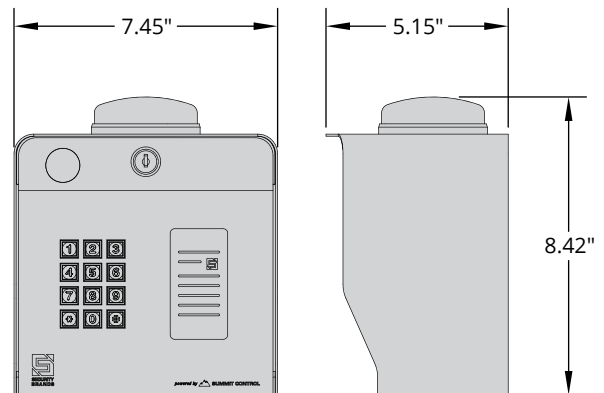

SPECIFICATIONS

PHYSICAL

Dimensions	8.42"(H) x 7.45"(W) x 5.15"(D)
Shipping Weight	8 lbs.

ELECTRICAL

Input	12-24 VAC/DC 12-VDC transformer included (PS-12DC1)
Current Draw	less than 190 mA @ 12 VDC less than 160 mA @ 24 VDC with relay latched and keypad lit

RELAY

Contact Rating	10 A @ 120 VAC / 24 VDC
Max Switching Voltage	250 VAC / 30 VDC
Max Switching Current	15 A
Max Switching Power	240 W / 2,770 VA

COMMUNICATION

Cellular Network	4G LTE

ENVIRONMENTAL

Operating Temperature	-15 to 158 °F

CONTROL IT YOUR WAY

2^{DOOR}

- APP
- TEXT
- VOICE
- KEYPAD*
- WIEGAND DEVICES