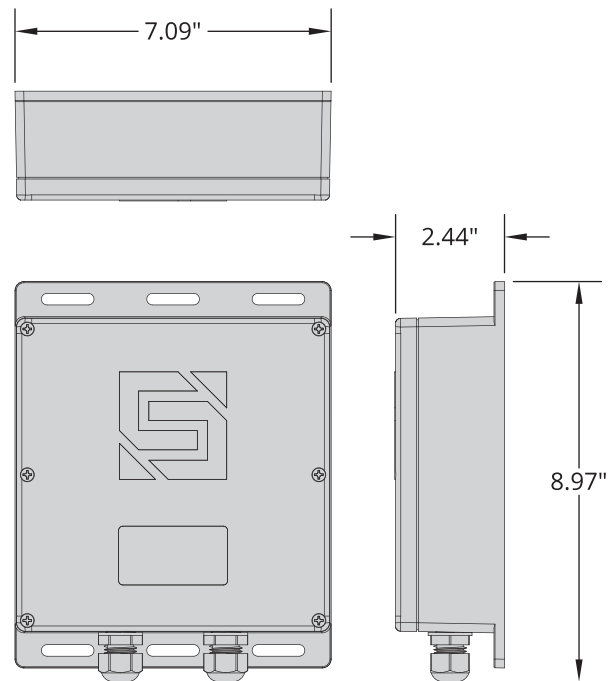

SPECIFICATIONS

PHYSICAL

Dimensions	8.97"(H) x 7.09"(W) x 2.44"(D)
Shipping Weight	3 lbs.

ELECTRICAL

Input	12-24 VAC/DC 12-VDC transformer included (PS-12DC1)
Current Draw	less than 180 mA @ 12 VDC less than 150 mA @ 24 VDC with relay latched

RELAY

Contact Rating	10 A @ 120 VAC / 24 VDC
Max Switching Voltage	250 VAC / 30 VDC
Max Switching Current	15 A
Max Switching Power	240 W / 2,770 VA

COMMUNICATION

Cellular Network	4G LTE

ENVIRONMENTAL

Operating Temperature	-15 to 158 °F
Enclosure Weather Rating	IP65

▲ Actual voltage should be no more than 10% beyond specified range. Use of the included 12-VDC transformer is recommended.

CONTROL IT YOUR WAY

- APP
- TEXT
- VOICE

Unit includes two (2) preinstalled 3/8" NPT cable glands for wiring.

GET STARTED NOW!

PAY JUST ONE BILL!*

Unit includes a GSM SIM card ready for activation.

We do ALL the legwork for you!

SUMMIT CONTROL
it's that simple!