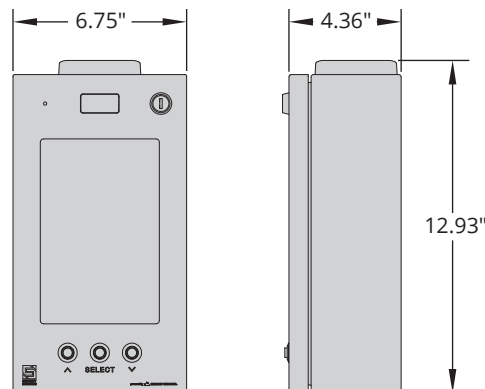

SPECIFICATIONS

PHYSICAL	
Dimensions	12.93"(H) x 6.75"(W) x 4.36"(D)
Shipping Weight	14 lbs.
ELECTRICAL	
Input	24 VDC 24-VDC power supply included (PS-24DC3)
Current Draw	dependent on user settings Unit requires constant power source and is not recommended for solar applications
RELAY	
Contact Rating	10 A @ 120 VAC / 24 VDC
Max Switching Voltage	250 VAC / 30 VDC
Max Switching Current	15 A
Max Switching Power	240 W / 2,770 VA
COMMUNICATION	
Cellular Network	4G LTE
ENVIRONMENTAL	
Operating Temperature	-15 to 158 °F

CONTROL IT YOUR WAY

2^{DOOR}

- APP
- TEXT
- VOICE
- KEYPAD*
- DIRECTORY
- WIEGAND DEVICES
- QR CODE