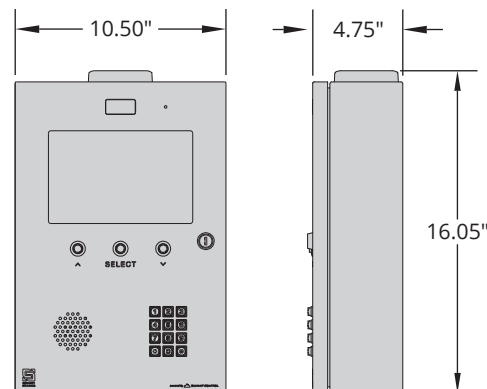

NO-NONSENSE INTERFACE

Navigating the on-screen directory couldn't be any easier for guests—quickly filter, find, and tap your party on the screen to call.

SPECIFICATIONS

PHYSICAL	
Dimensions	16.05"(H) x 10.50"(W) x 4.75"(D)
Shipping Weight	18 lbs.
ELECTRICAL	
Input	24 VDC 24-VDC power supply included (PS-24DC3)
Current Draw	dependent on user settings Unit requires constant power source and is not recommended for solar applications
RELAY	
Contact Rating	10 A @ 120 VAC / 24 VDC
Max Switching Voltage	250 VAC / 30 VDC
Max Switching Current	15 A
Max Switching Power	240 W / 2,770 VA
COMMUNICATION	
Cellular Network	4G LTE
ENVIRONMENTAL	
Operating Temperature	-15 to 158 °F

CONTROL IT YOUR WAY

4
DOOR

-  APP
-  TEXT
-  VOICE
-  KEYPAD*
-  DIRECTORY
-  WIEGAND DEVICES
-  QR CODE

⚠ Actual voltage should be no more than 10% beyond specified range. Use of the included 12-VDC power supply is recommended.