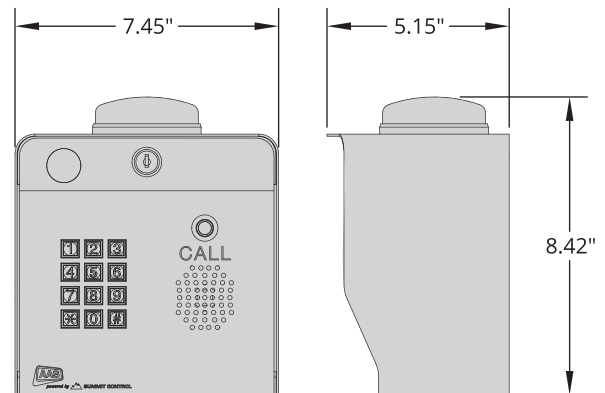

SPECIFICATIONS

PHYSICAL

Dimensions	8.42"(H) x 7.45"(W) x 5.15"(D)
Shipping Weight	8 lbs.

ELECTRICAL

Input	12–24 VAC/DC 12-VDC transformer included (PS-12DC1)
Current Draw	less than 190 mA @ 12 VDC less than 160 mA @ 24 VDC with relay latched and lighted components on

RELAY

Contact Rating	10 A @ 120 VAC / 24 VDC
Max Switching Voltage	250 VAC / 30 VDC
Max Switching Current	15 A
Max Switching Power	240 W / 2,770 VA

COMMUNICATION

Cellular Network	4G LTE

ENVIRONMENTAL

Operating Temperature	-15 to 158 °F

CONTROL IT YOUR WAY

- APP
- TEXT
- VOICE
- KEYPAD*
- CALL BUTTON
- DIRECTORY CALL
- WIEGAND DEVICES