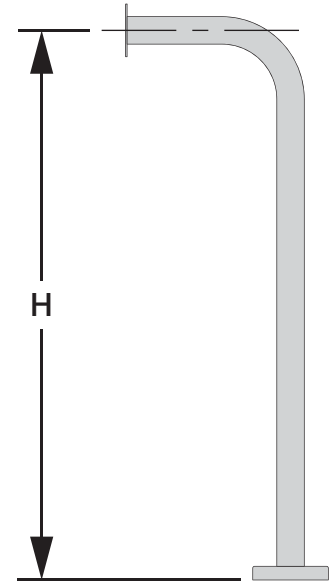

PEDESTALS

18 SERIES

GOOSENECK PEDESTALS FOR ACCESS CONTROL SYSTEMS

FEATURES

- 14-gauge steel construction
- Durable black powder-coated finish
- Auto, truck, and dual-height models
- Pad-mount and direct-burial versions
- 12-inch gooseneck reach

18-001
PAD MOUNT, AUTO HEIGHT

18-003
PAD MOUNT, DUAL HEIGHT

18-011
DIRECT BURIAL, AUTO HEIGHT

18-012
PAD MOUNT, TRUCK HEIGHT

Height (H) measured from base of pedestal to center of access system mounting plate

AVAILABLE MODELS

MODEL	DESCRIPTION	HEIGHT	SHIPPING WT.
18-001	pad mount, auto height	40"	14 lbs.
18-003	pad mount, dual height	40", 69"	30 lbs.
18-011	direct burial, auto height	69"	18 lbs.
18-012	pad mount, truck height	40"	20 lbs.