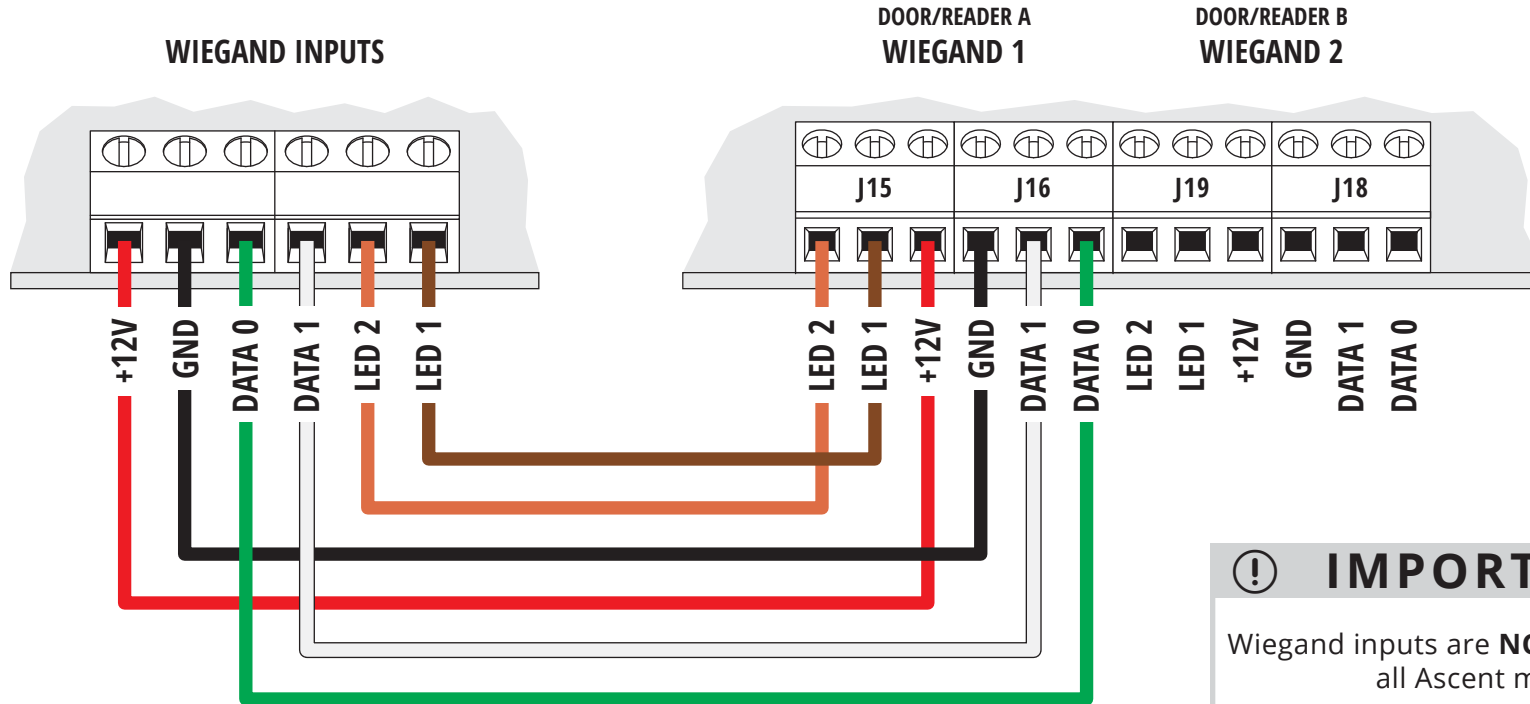

Wiegand Device

Ascent

! IMPORTANT!

Wiegand inputs are **NOT AVAILABLE** on all Ascent models.

Please ensure your model is Wiegand compatible before proceeding.

NEED HELP

Call (844) 259-8265
 Email support@summitcontrol.com
 We are available **Mon-Fri / 8am-5pm Central**