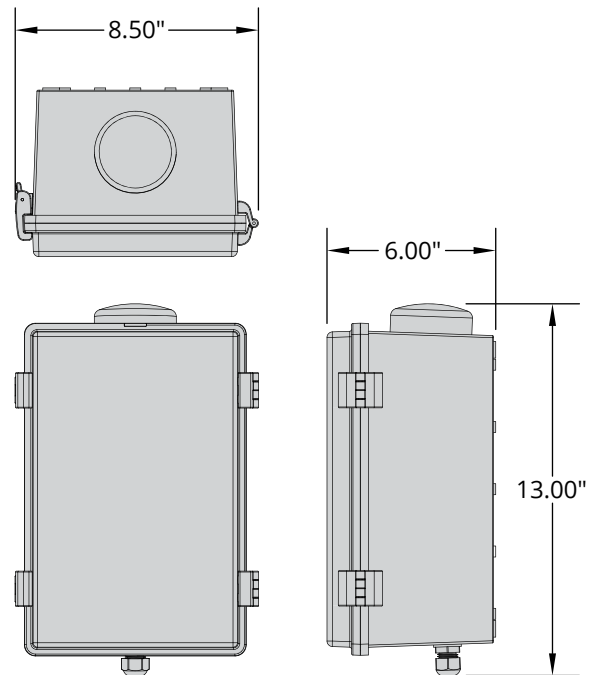

SPECIFICATIONS

PHYSICAL

Dimensions	13.00"(H) x 8.50"(W) x 6.00"(D)
Shipping Weight	6 lbs.

ELECTRICAL

Input	12-24 VAC/DC 12-VDC power supply included (PS-12DC1)
Current Draw	less than 180 mA @ 12 VDC less than 150 mA @ 24 VDC with relay latched

CONTROL IT YOUR WAY

2⁺
DOOR

-  APP
-  TEXT
-  VOICE
-  WIEGAND DEVICES

Unit includes one (1) pre-installed 3/8" NPT cable gland for wiring.

GET STARTED NOW!

PAY JUST **ONE BILL!***

Unit includes a SIM card ready for activation.