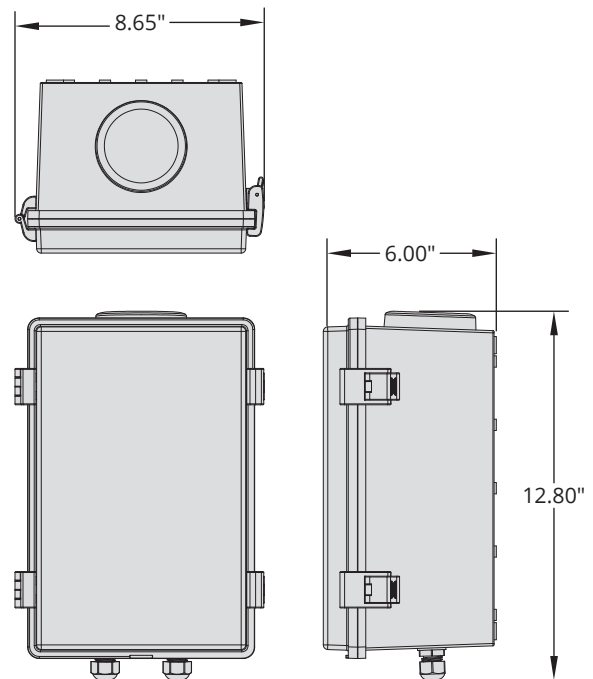

RUGGED AND DURABLE

Engineered to handle whatever is thrown its way flawlessly—this unit will stand up to the harshest elements for years to come.

SPECIFICATIONS

PHYSICAL

Dimensions	12.80"(H) x 8.65"(W) x 6.00"(D)
Shipping Weight	6 lbs.

CONTROL IT YOUR WAY

2⁺
DOOR

-  APP
-  TEXT
-  VOICE
-  WIEGAND DEVICES

Unit includes two (2) pre-installed 3/8" NPT cable glands for wiring.

GET STARTED NOW!

PAY JUST ONE BILL!*

Unit includes a SIM card preinstalled and ready for activation.