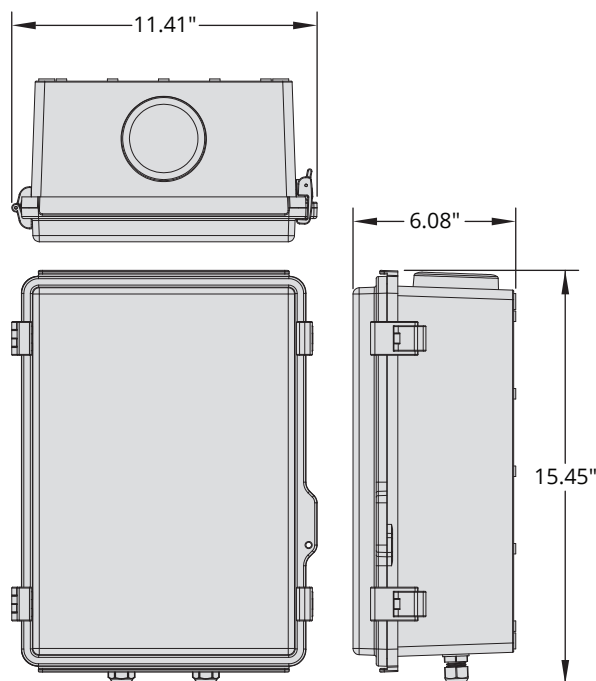

RUGGED AND DURABLE

Engineered to handle whatever is thrown its way flawlessly—this unit will stand up to the harshest elements for years to come.

SPECIFICATIONS

PHYSICAL

Dimensions 15.45"(H) x 11.41"(W) x 6.08"(D)
 Shipping Weight 9 lbs.

CONTROL IT YOUR WAY

4
DOOR

-  APP
-  TEXT
-  VOICE
-  WIEGAND DEVICES

Unit includes two (2) pre-installed 3/8" NPT cable glands for wiring.

GET STARTED NOW!

PAY JUST ONE BILL!*

Unit includes a SIM card preinstalled and ready for activation.