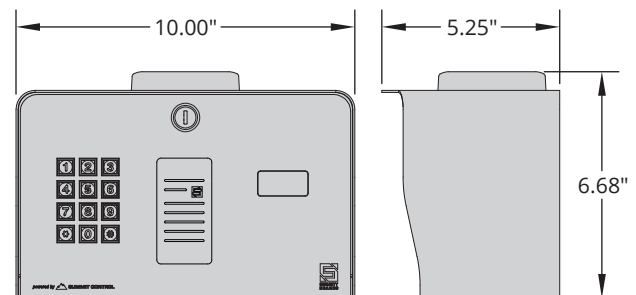

SPECIFICATIONS

PHYSICAL

Dimensions	6.68"(H) x 10.00"(W) x 5.25"(D)
Shipping Weight	8 lbs.

ELECTRICAL

Input	12–24 VDC 12-VDC power supply included (PS-12DC2)
Current Draw	less than 330 mA @ 12 VDC less than 160 mA @ 24 VDC with relays latched and LED components on

RELAY

Contact Rating	10 A @ 120 VAC / 24 VDC
Max Switching Voltage	250 VAC / 30 VDC
Max Switching Current	15 A
Max Switching Power	240 W / 2,770 VA

COMMUNICATION

Cellular Network	4G LTE

ENVIRONMENTAL

Operating Temperature	-15 to 158 °F

⚠ Actual voltage should be no more than 10% beyond specified range. Use of the included 12-VDC power supply is recommended.

CONTROL IT YOUR WAY

2^{DOOR}

- APP
- TEXT
- VOICE
- KEYPAD*
- WIEGAND DEVICES
- QR CODE

AVAILABLE MODELS

25-K2	with reader mount
25-K2SBI	with SecurePass reader
25-K2HID	with HID reader
25-K2SK	with Secura Key reader

Hole pattern on back for pedestal mounting is spaced at 3.063" with pilot holes for alternate mounting at 2.5".

GET STARTED NOW!

PAY JUST ONE BILL!*

Unit includes a SIM card preinstalled and ready for activation.

We do ALL the legwork for you!

SUMMIT CONTROL

visit summitcontrol.com