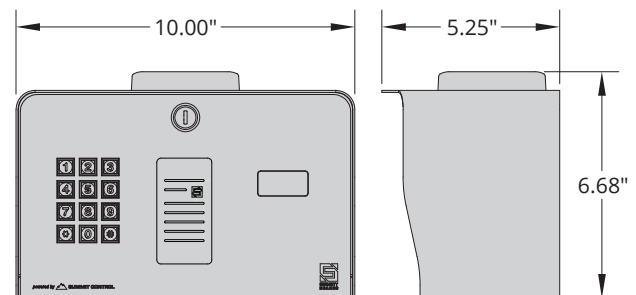

SPECIFICATIONS

PHYSICAL

Dimensions	6.68"(H) x 10.00"(W) x 5.25"(D)
Shipping Weight	8 lbs.

ELECTRICAL

Input	12–24 VDC 24-VDC power supply included (PS-24DC2)
Current Draw	less than 330 mA @ 12 VDC less than 160 mA @ 24 VDC with relays latched and LED components on

RELAY

Contact Rating	10 A @ 120 VAC / 24 VDC
Max Switching Voltage	250 VAC / 30 VDC
Max Switching Current	15 A
Max Switching Power	240 W / 2,770 VA

COMMUNICATION

Cellular Network	4G LTE

ENVIRONMENTAL

Operating Temperature	-15 to 158 °F

⚠ Actual voltage should be no more than 10% beyond specified range. Use of the included 24-VDC power supply is recommended.

CONTROL IT YOUR WAY

2^{DOOR}

- APP
- TEXT
- VOICE
- KEYPAD*
- WIEGAND DEVICES
- QR CODE

AVAILABLE MODELS

25-K2	with reader mount
25-K2SBI	with SecurePass reader
25-K2HID	with HID reader
25-K2SK	with Secura Key reader

Hole pattern on back for pedestal mounting is spaced at 3.063" with pilot holes for alternate mounting at 2.5".

GET STARTED NOW!

PAY JUST ONE BILL!*

Unit includes a SIM card preinstalled and ready for activation.

We do ALL the legwork for you!

SUMMIT CONTROL

visit summitcontrol.com