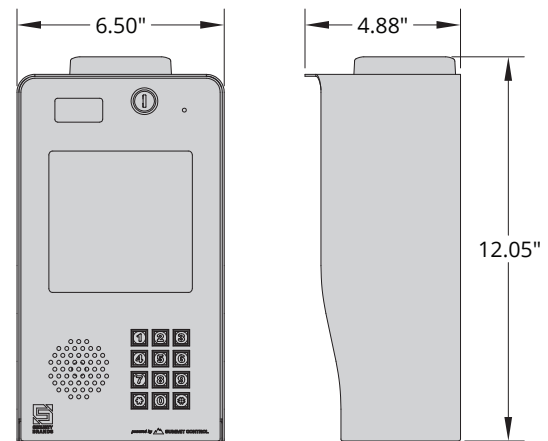

SPECIFICATIONS

PHYSICAL

Dimensions	12.05"(H) x 6.50"(W) x 4.88"(D)
Shipping Weight	10 lbs.

ELECTRICAL

Input	12–24 VDC 24-VDC power supply included (PS-24DC2)
Current Draw	less than 330 mA @ 12 VDC less than 160 mA @ 24 VDC with relays latched and LED components on

RELAY

Contact Rating	10 A @ 120 VAC / 24 VDC
Max Switching Voltage	250 VAC / 30 VDC
Max Switching Current	15 A
Max Switching Power	240 W / 2,770 VA

COMMUNICATION

Cellular Network	4G LTE

ENVIRONMENTAL

Operating Temperature	-15 to 158 °F

▲ Actual voltage should be no more than 10% beyond specified range. Use of the included power supply is recommended.

CONTROL IT YOUR WAY

2^{DOOR}

- APP
- TEXT
- VOICE
- KEYPAD*
- DIRECTORY
- WIEGAND DEVICES
- GUESTPASS (QR CODE)