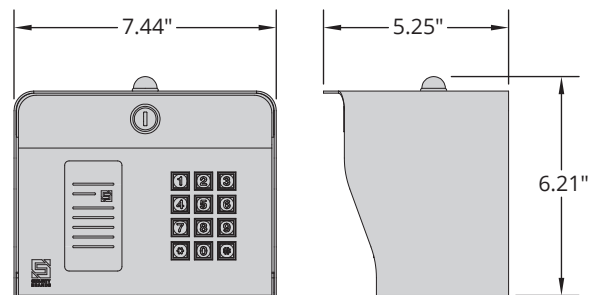

SPECIFICATIONS

PHYSICAL

Dimensions	6.21"(H) x 7.44"(W) x 5.25"(D)
(27-240 only)	12.56"(H) x 8.50"(W) x 6.00"(D)
Shipping Weight	8 lbs.
(27-240 only)	5 lbs.

ELECTRICAL

Input	12-24 VAC/DC 12-VDC power supply included (PS-12DC1)
Current Draw	less than 111 mA @ 12 VDC less than 60 mA @ 24 VDC with one relay latched and LED components on

RELAY

Contact Rating	10 A @ 120 VAC / 24 VDC

COMMUNICATION

Connection	Bluetooth

ENVIRONMENTAL

Operating Temperature	-15 to 158 °F

⚠ Actual voltage should be no more than 10% beyond specified range. Use of the included power supply is recommended.

CONTROL IT YOUR WAY

- APP*
- KEYPAD
- WIEGAND DEVICES

* Administrator only

CONNECTIVITY

- BLUETOOTH

Model 27-210 shown

AVAILABLE MODELS (See Price Guide to See All Models)

For more information, visit us online:
securitybrandsinc.com