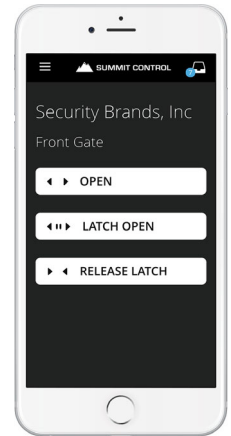

SUMMIT CONTROL

CLOUD-BASED PLATFORM FOR THE ASCENT FAMILY OF PRODUCTS

CONTROL IT YOUR WAY

Designed from the ground up with you in mind, no other access control solution on the market is this easy to use.

Our simple, yet powerful cloud-based software platform provides you with multiple control methods and a complete set of useful tools, allowing you to quickly and easily customize and control the operation of your gate or door.

APP

TEXT

VOICE

KEYPAD*

CALL
BUTTON

DIRECTORY
CALL

WIEGAND
DEVICES

Integrate and perform access control tasks on the smart devices you already have.

Our newest Ascent units utilize the speed and reliability of the 4G LTE network.

Automatic and on-demand photos bring added safety and convenience when someone arrives. (Selected models only)

Ensure those with access to your property are within a set range before opening your gate or door.